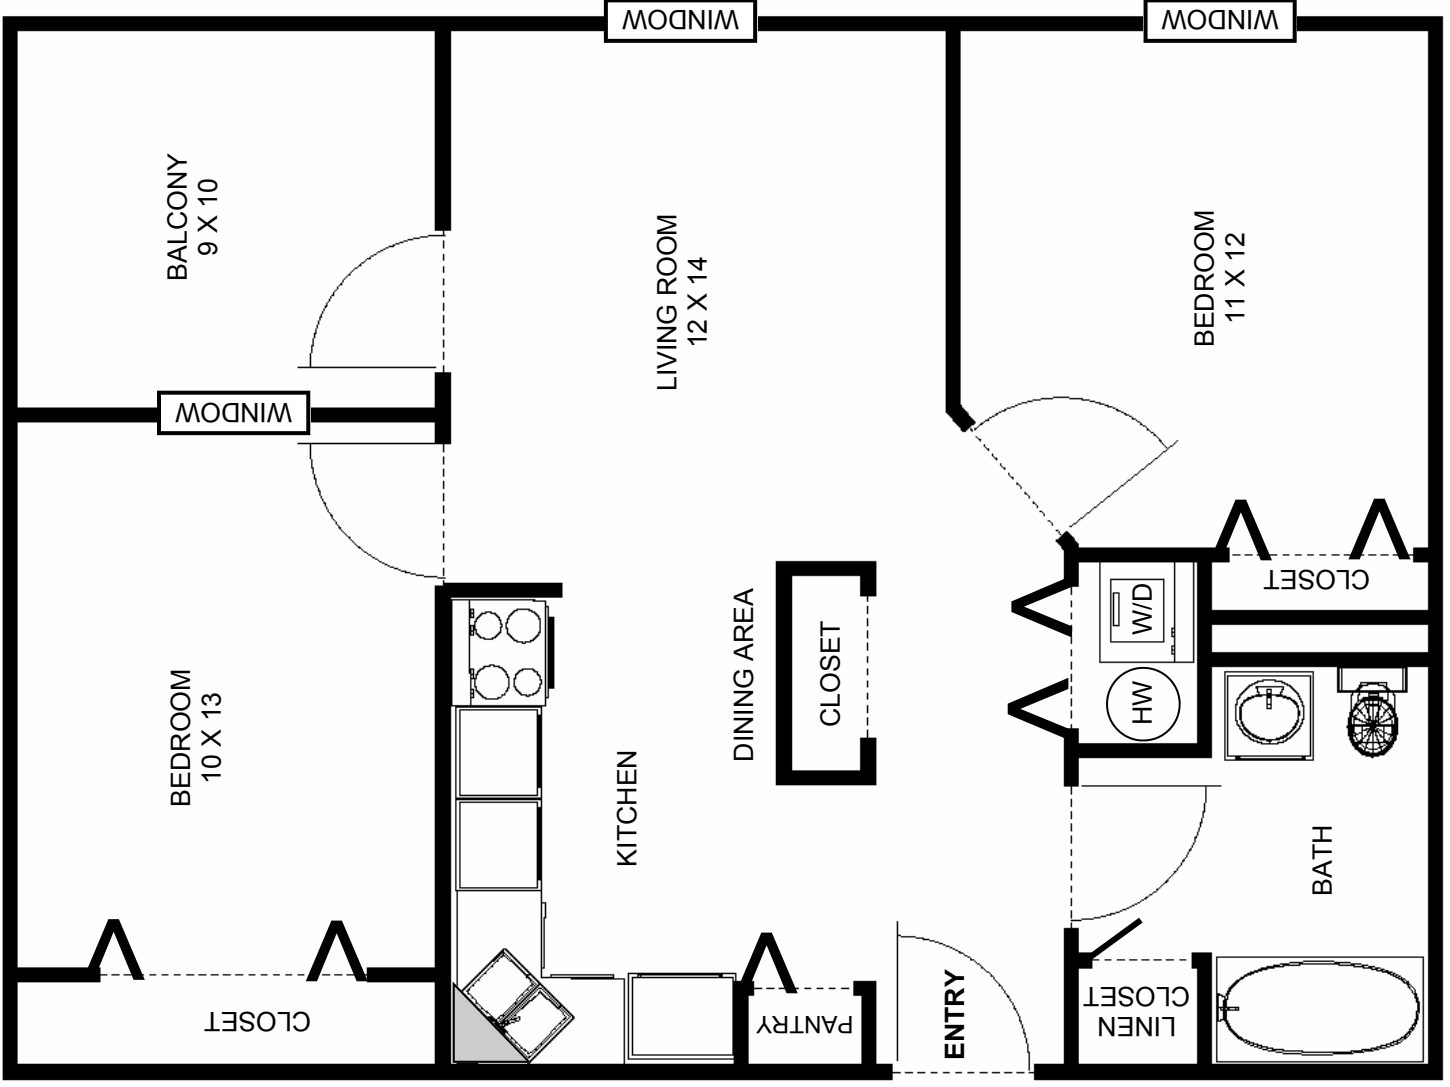

SCHAFFER HEIGHTS

TYPICAL TWO BEDROOM APARTMENT FLOOR PLAN - 850 SQ FEET

AMENITIES:

- Balcony
- Wall-to-wall carpeting
- Large closets
- Frost-free refrigerator
- Dishwasher/disposal
- Microwave oven
- Electric range
- Tub/shower combo
- Security intercom system
- Emergency pull cords in bedroom and bathroom
- Small pets welcome
- Telephone jacks in kitchen, living room and bedrooms
- Cable TV hook-up in living room and bedroom
- Individually controlled heat and air conditioning
- Smoke detectors and sprinkler system
- Stackable washer and dryer hook-up
- Professional management